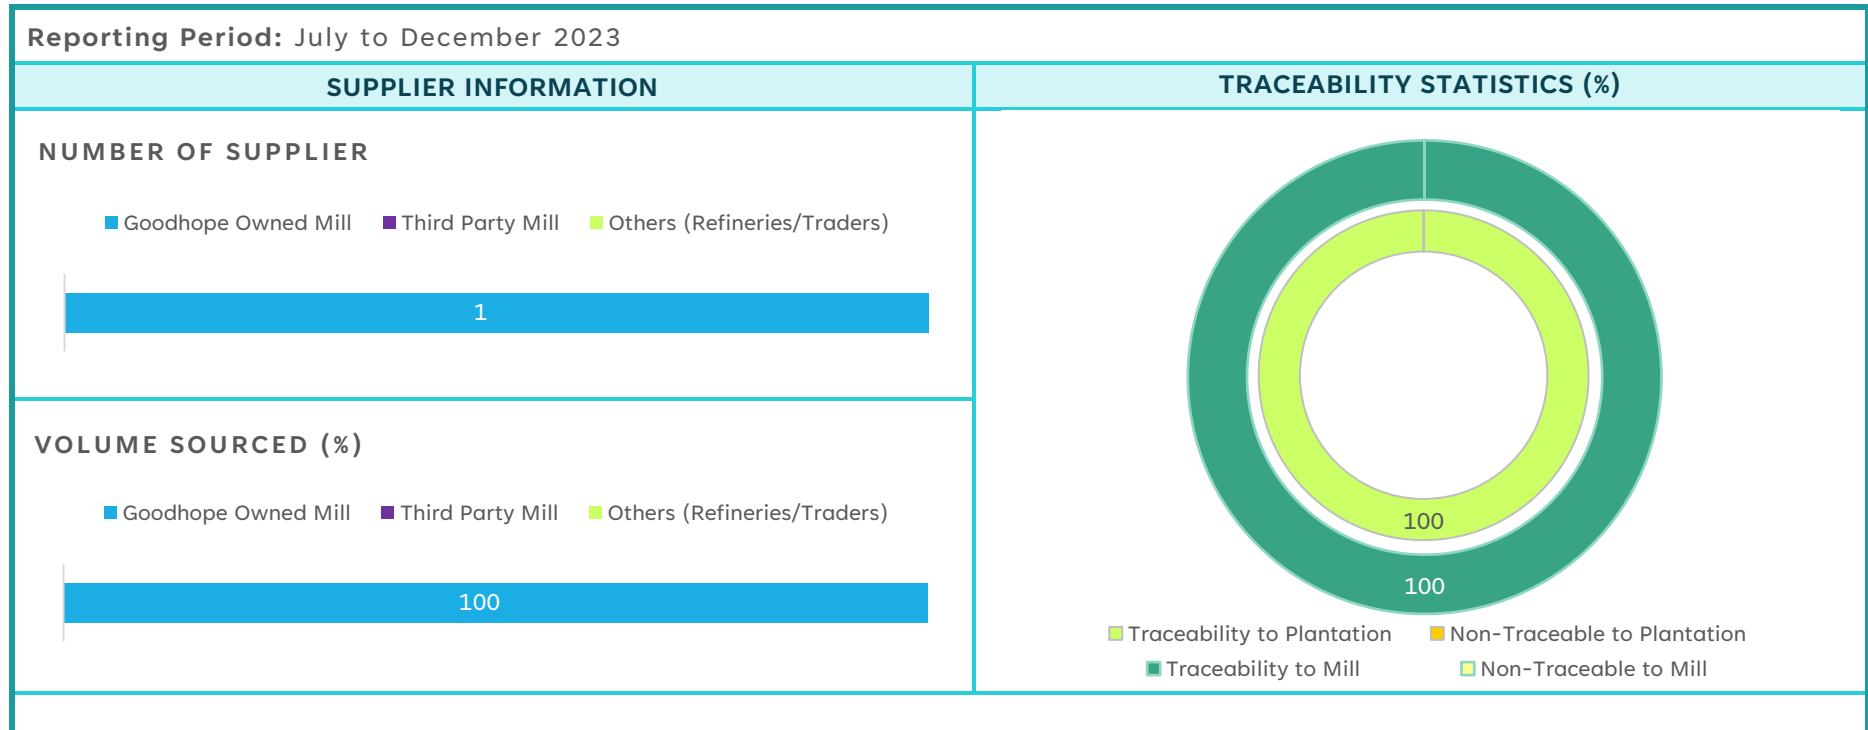

TRACEABILITY DECLARATION – KERNEL CRUSHING PLANT

Company Name	Facility Name	Address	Latitude	Longitude	RSPO Certified
PT Agro Bukit	Sungai Binti Kernel Crushing Plant	Kecamatan Mentaya Hilir Utara, Kabupaten Kotawaringin Timur, Central Kalimantan, Indonesia	-2.562250	112.768067	Yes – MB

TRACEABILITY DECLARATION – KERNEL CRUSHING PLANT

Company Name	Facility Name	Address	Latitude	Longitude	RSPO Certified
PT Nabire Baru	Nabire Matoa Kernel Crushing Plant	Desa Wami, Kecamatan Yaur, Kabupaten Nabire, Papua, Indonesia	-3.461500	135.256344	No