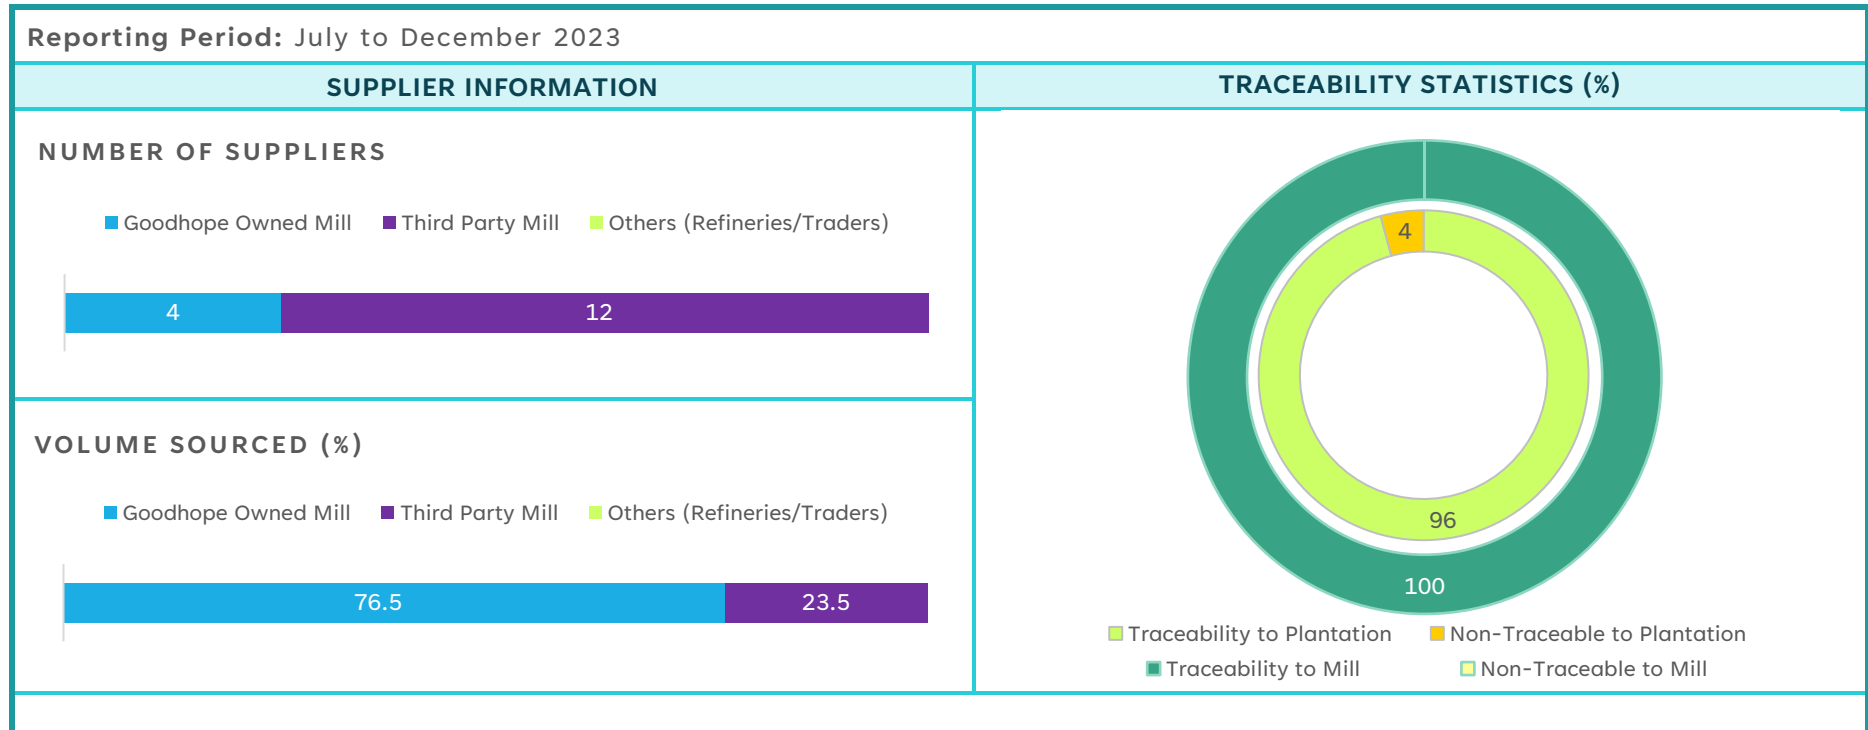

TRACEABILITY DECLARATION – KERNEL CRUSHING PLANT

Company Name	Facility Name	Address	Latitude	Longitude	RSPO Certified
PT Agro Bukit	Sungai Binti Kernel Crushing Plant	Kecamatan Mentaya Hilir Utara, Kabupaten Kotawaringin Timur, Central Kalimantan, Indonesia	-2.562250	112.768067	Yes – MB